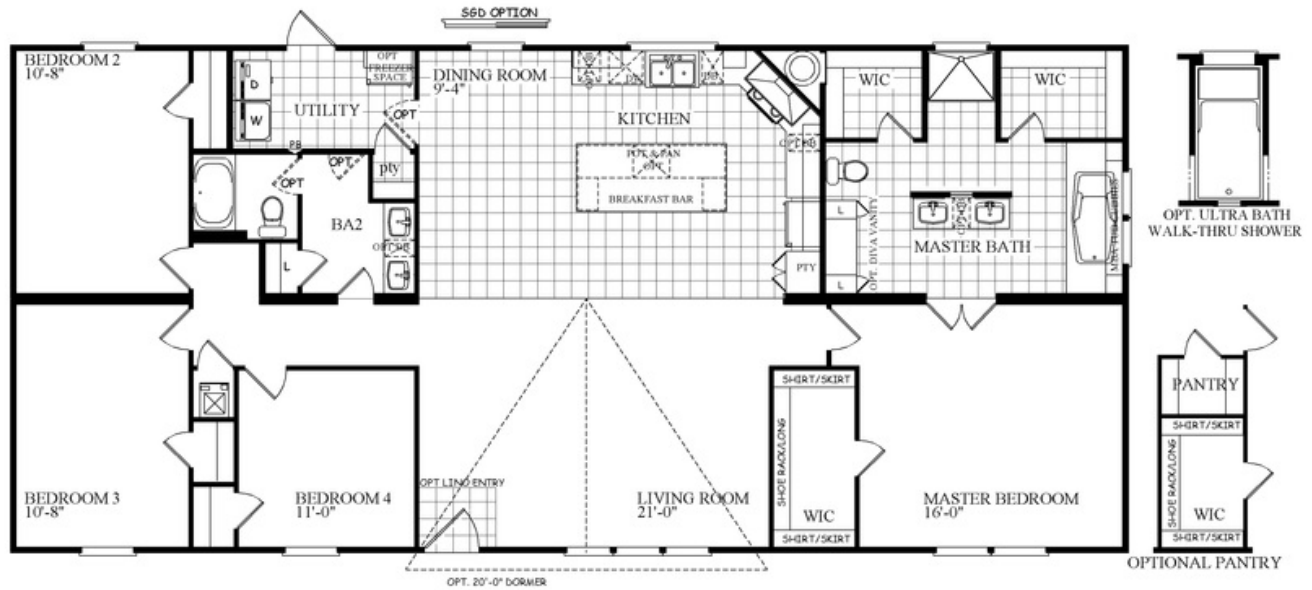

THE DRAKE

THE DRAKE Model number: 45TFC32664AH19

4 beds • 2 baths • 2112 sq.ft. • 32' width • 66' depth

Our home building facilities invest in continuous product and process improvements. Plans, dimensions, features, materials, specifications and availability are subject to change without notice or obligation. Renderings and floor plans are representative likenesses of our homes and may differ from the actual homes. We invite you to tour a Home Center near you and inspect the highest value in quality housing available or call (225) 474-8115 to speak with a Home Consultant. Copyright 2017, CMH. All rights reserved.

THE DRAKE Model number: 45TFC32664AH19

4 beds • 2 baths • 2112 sq.ft. • 32' width • 66' depth

Our home building facilities invest in continuous product and process improvements. Plans, dimensions, features, materials, specifications and availability are subject to change without notice or obligation. Renderings and floor plans are representative likenesses of our homes and may differ from the actual homes. We invite you to tour a Home Center near you and inspect the highest value in quality housing available or call (225) 474-8115 to speak with a Home Consultant. Copyright 2017, CMH. All rights reserved.