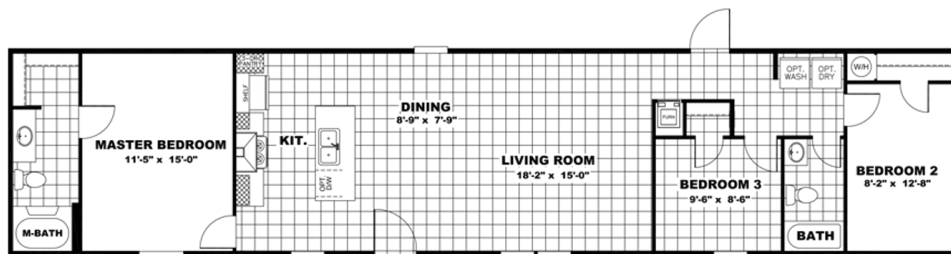

THE BREEZE

THE BREEZE Model number: 37SSP16723AH19

3 beds • 2 baths • 1152 sq.ft. • 16' width • 72' depth

Our home building facilities invest in continuous product and process improvements. Plans, dimensions, features, materials, specifications and availability are subject to change without notice or obligation. Renderings and floor plans are representative likenesses of our homes and may differ from the actual homes. We invite you to tour a Home Center near you and inspect the highest value in quality housing available or call (225) 474-8115 to speak with a Home Consultant. Copyright 2017, CMH. All rights reserved.